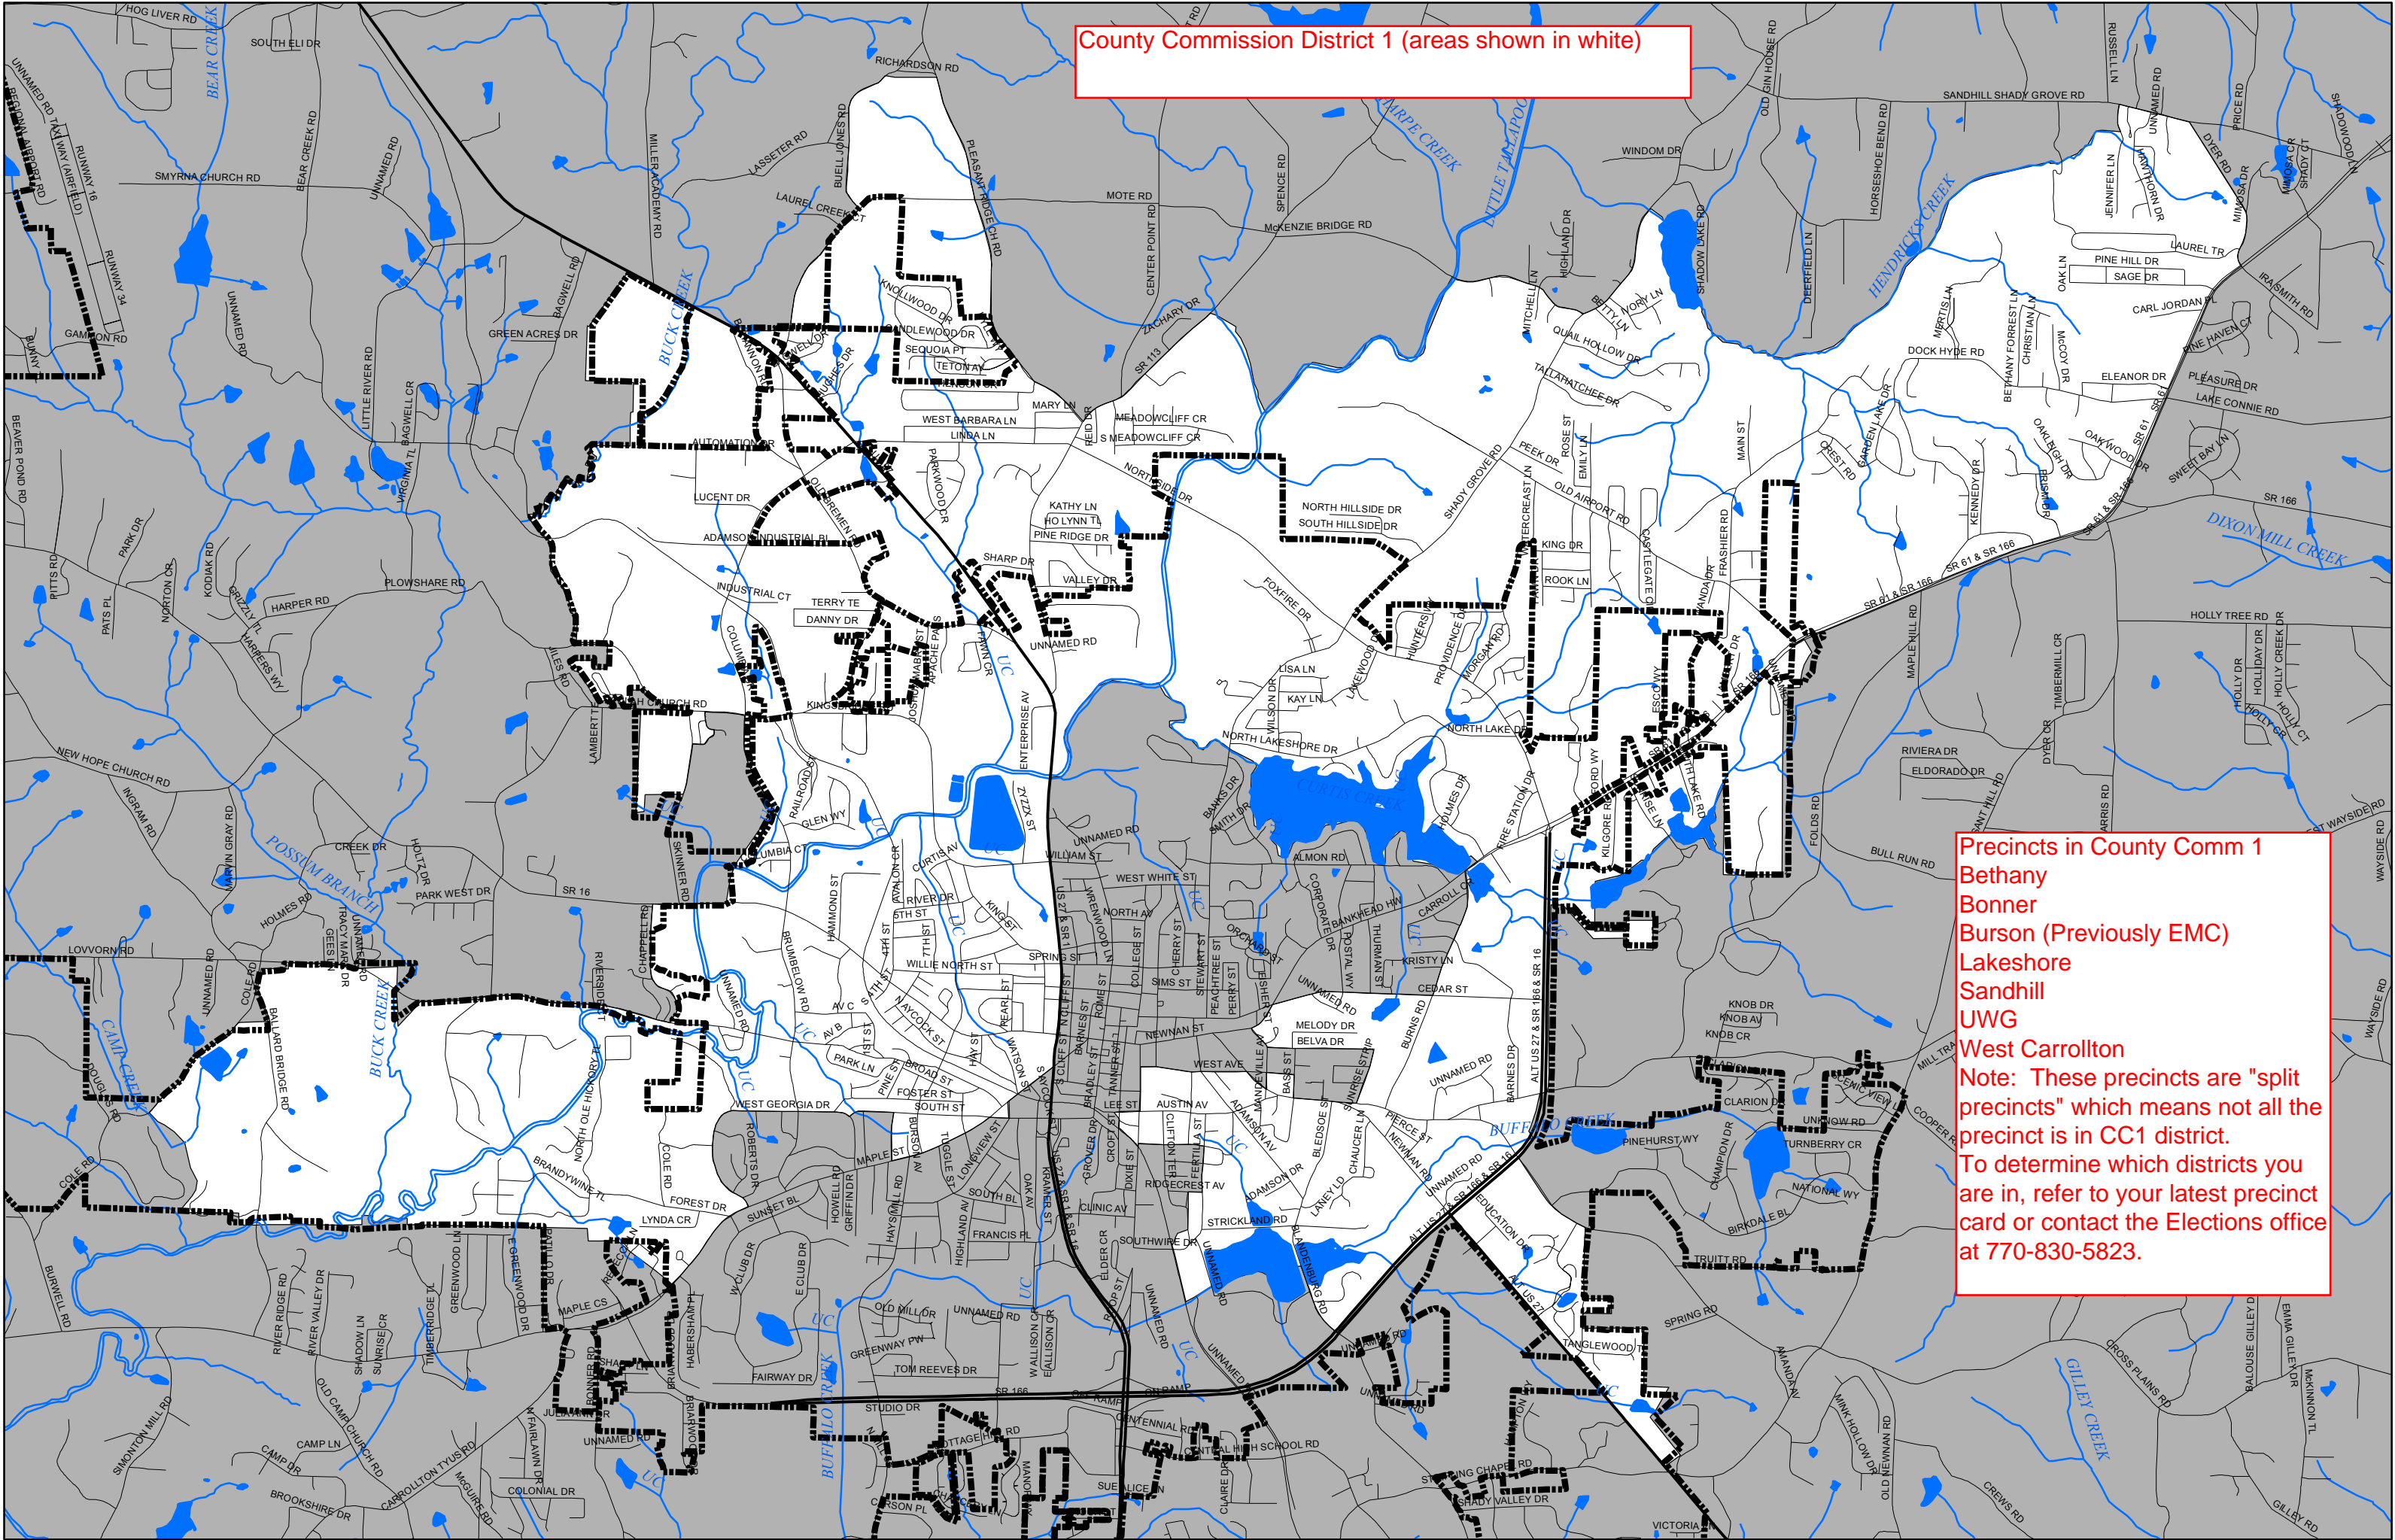

County Commission District 1 (areas shown in white)

Precincts in County Comm 1  
Bethany  
Bonner  
Burson (Previously EMC)  
Lakeshore  
Sandhill  
UWG  
West Carrollton  
Note: These precincts are "split precincts" which means not all the precinct is in CC1 district.  
To determine which districts you are in, refer to your latest precinct card or contact the Elections office at 770-830-5823.