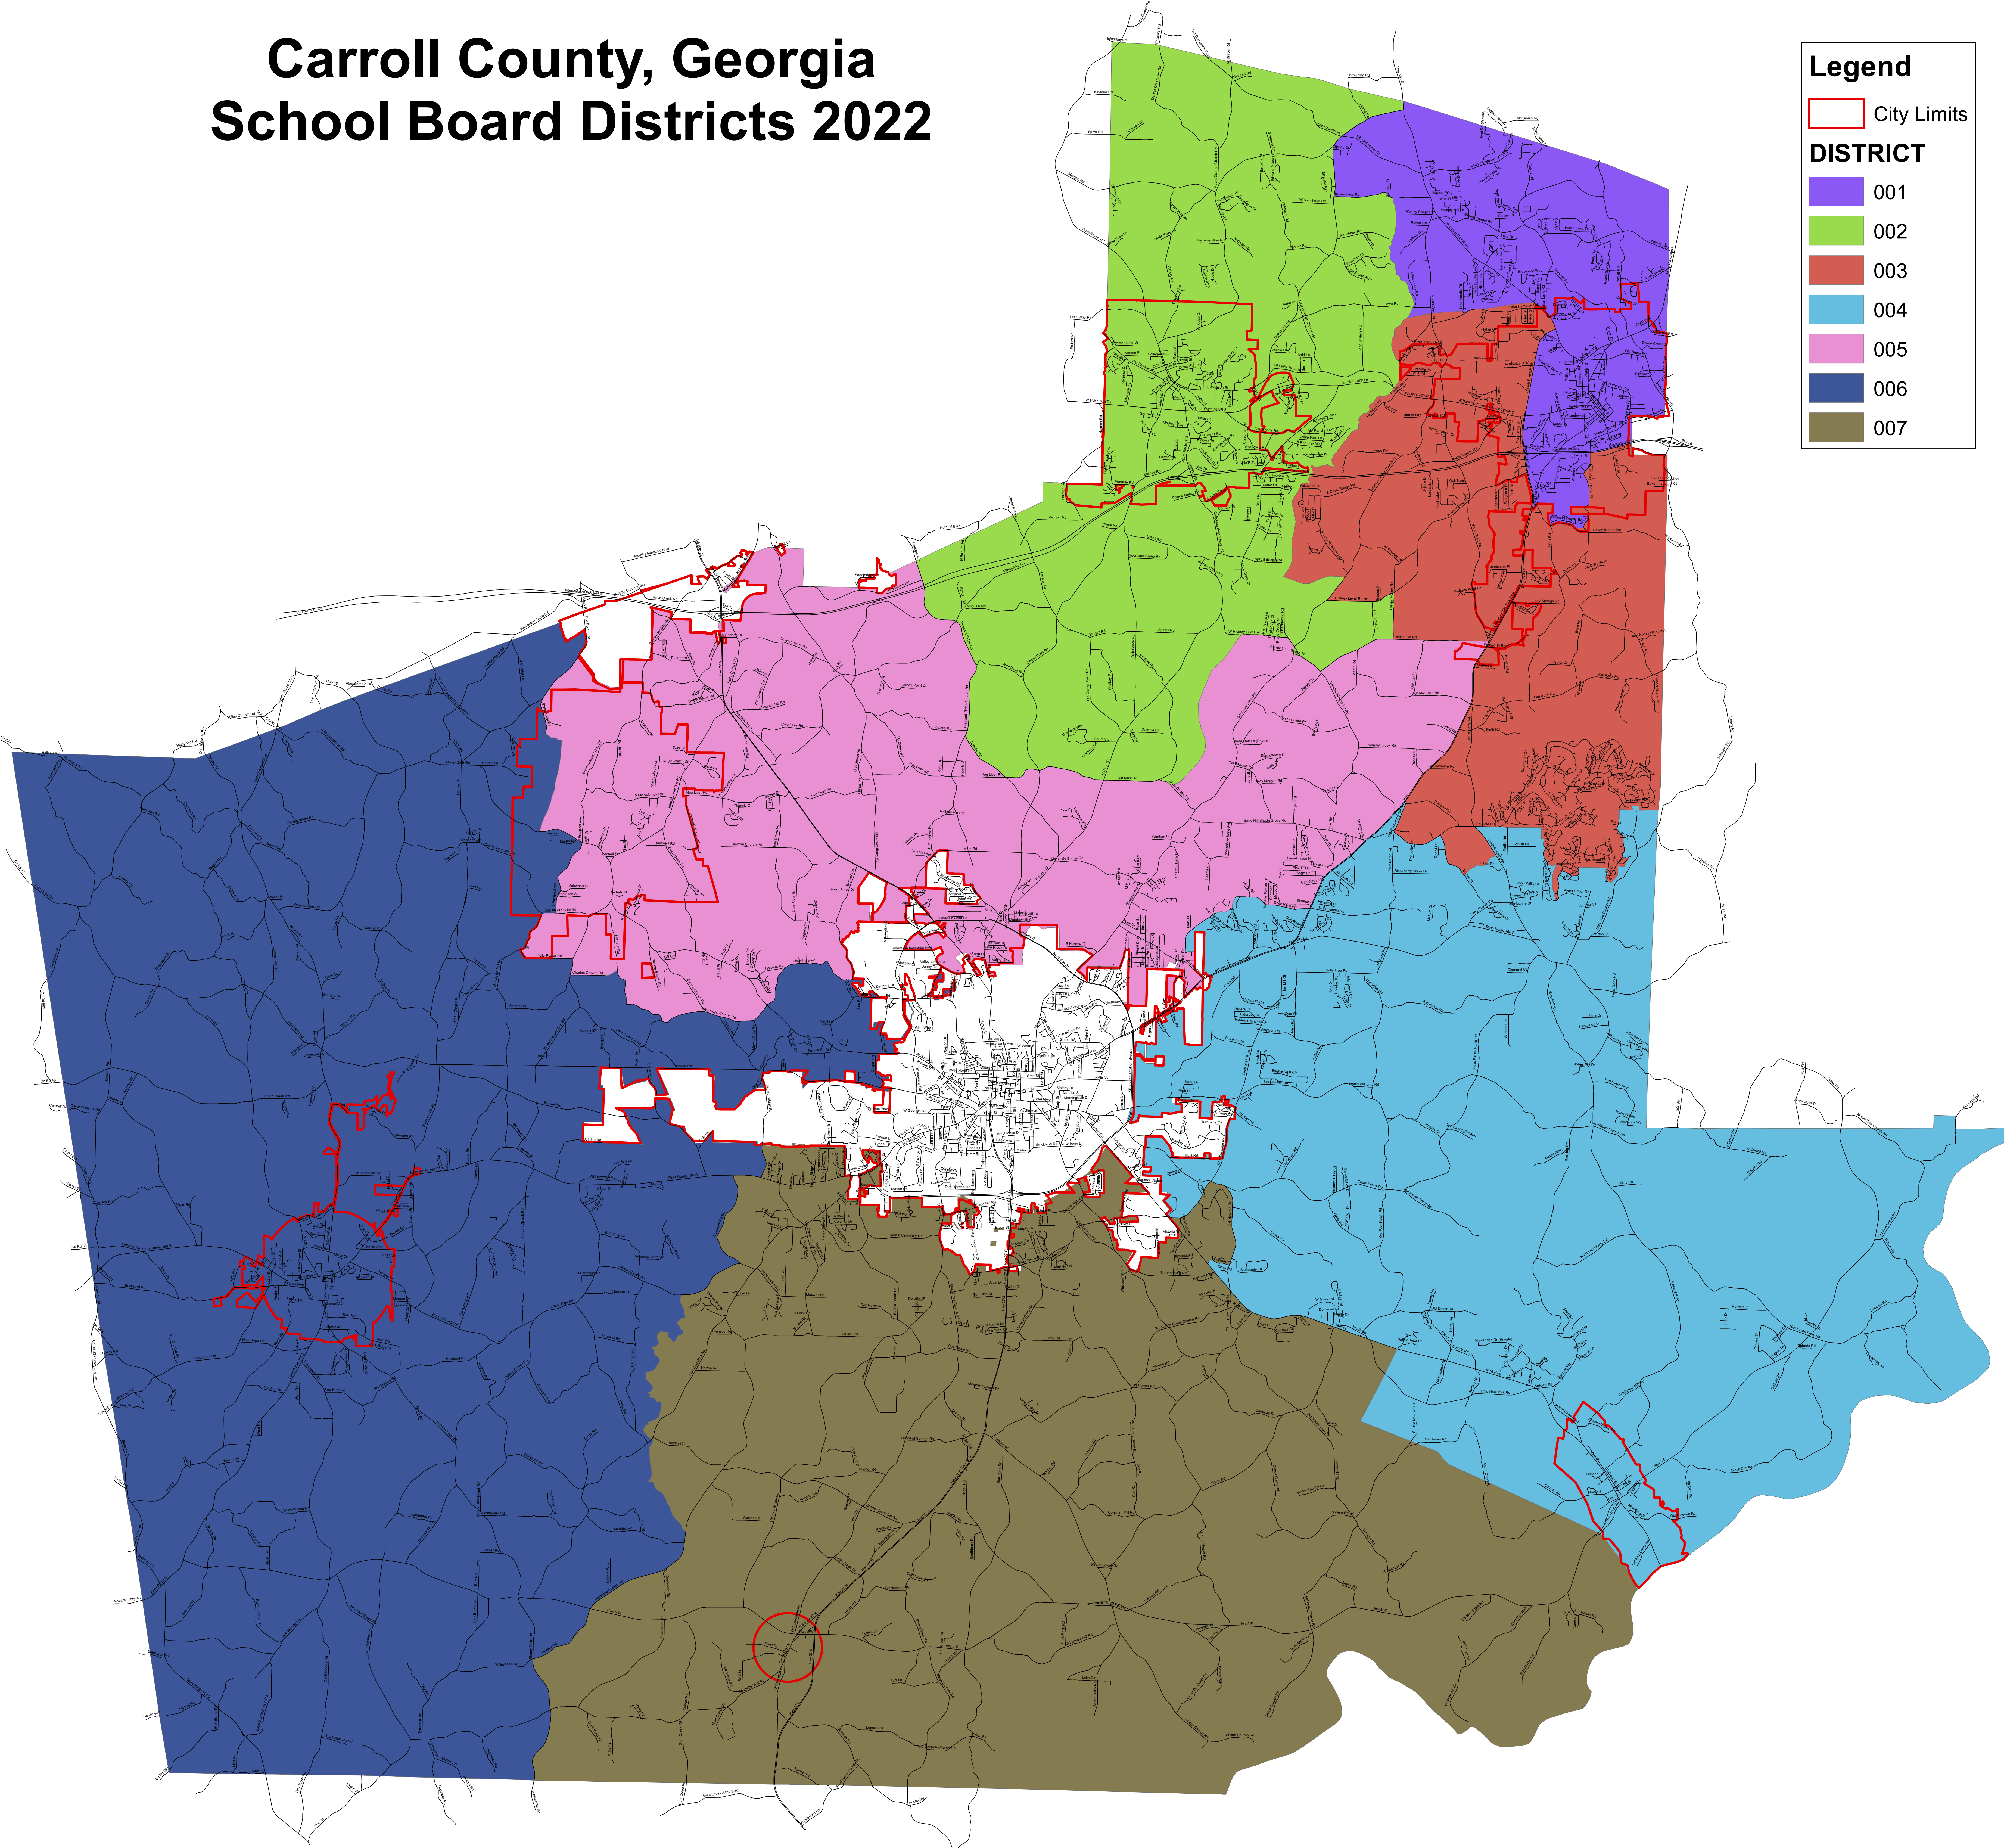

Carroll County, Georgia School Board Districts 2022

Legend

City Limits

DISTRICT

- 001
- 002
- 003
- 004
- 005
- 006
- 007