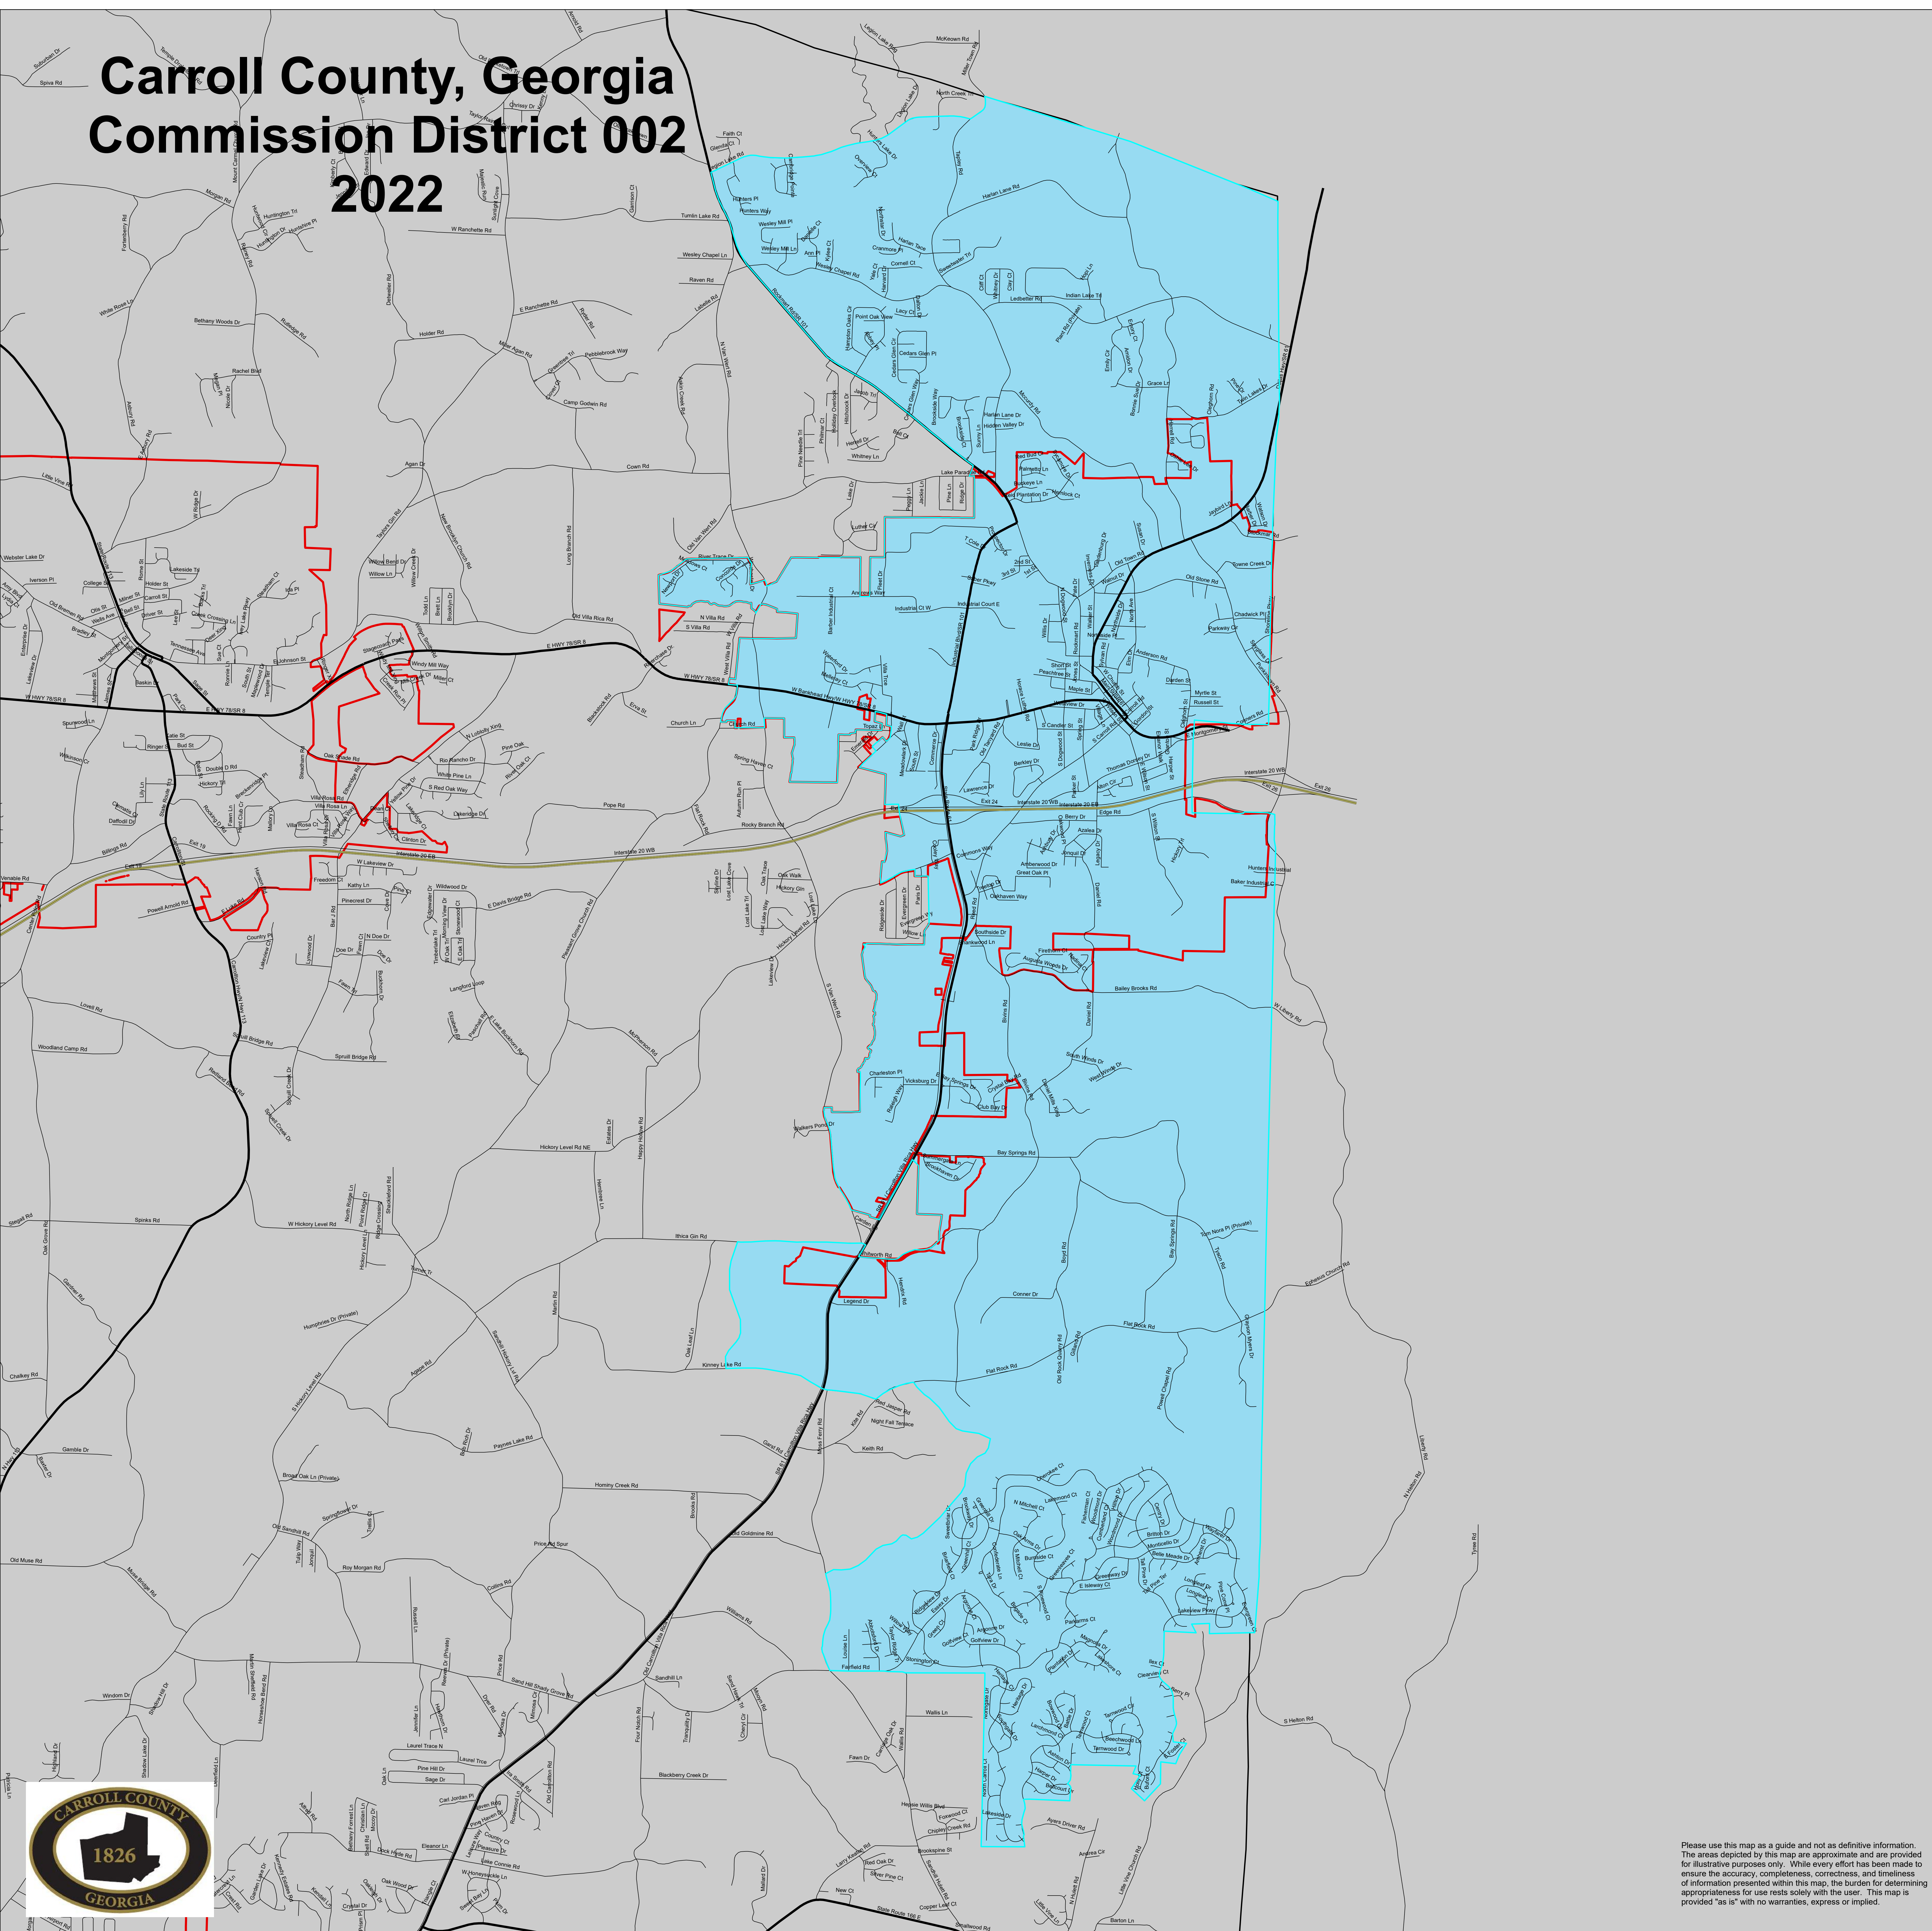

Carroll County, Georgia Commission District 002 2022