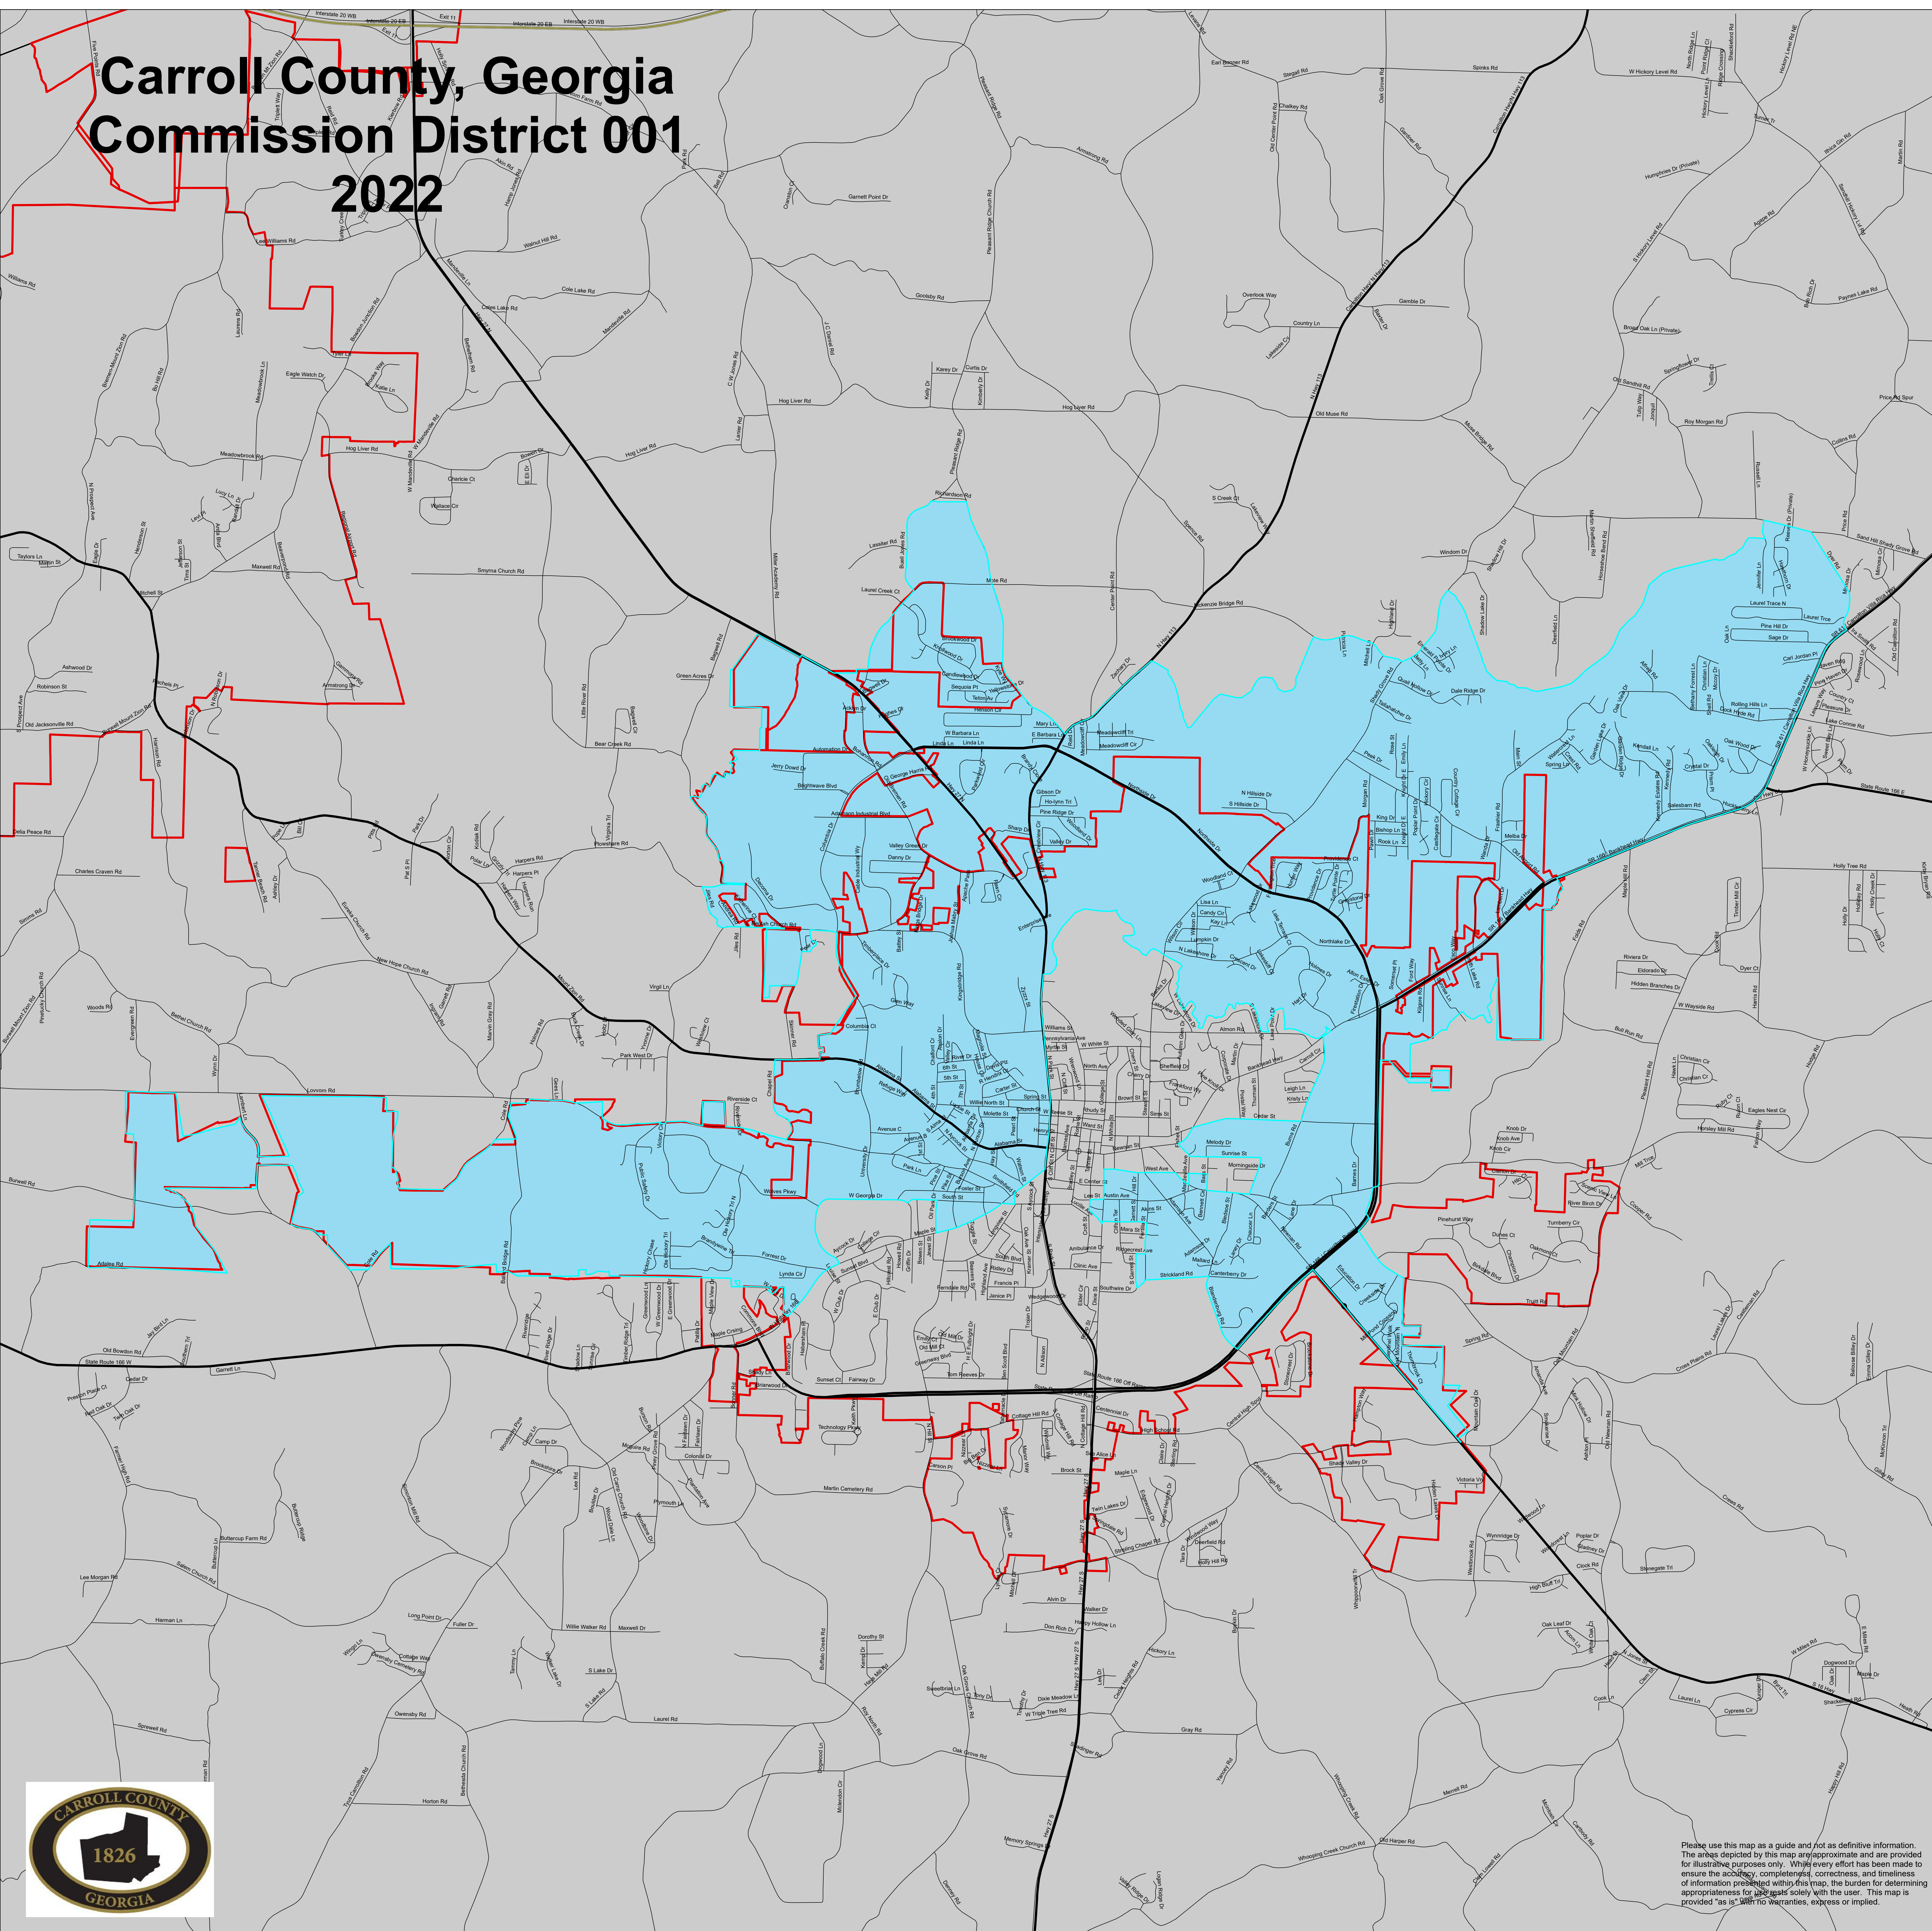

Carroll County, Georgia Commission District 001 2022