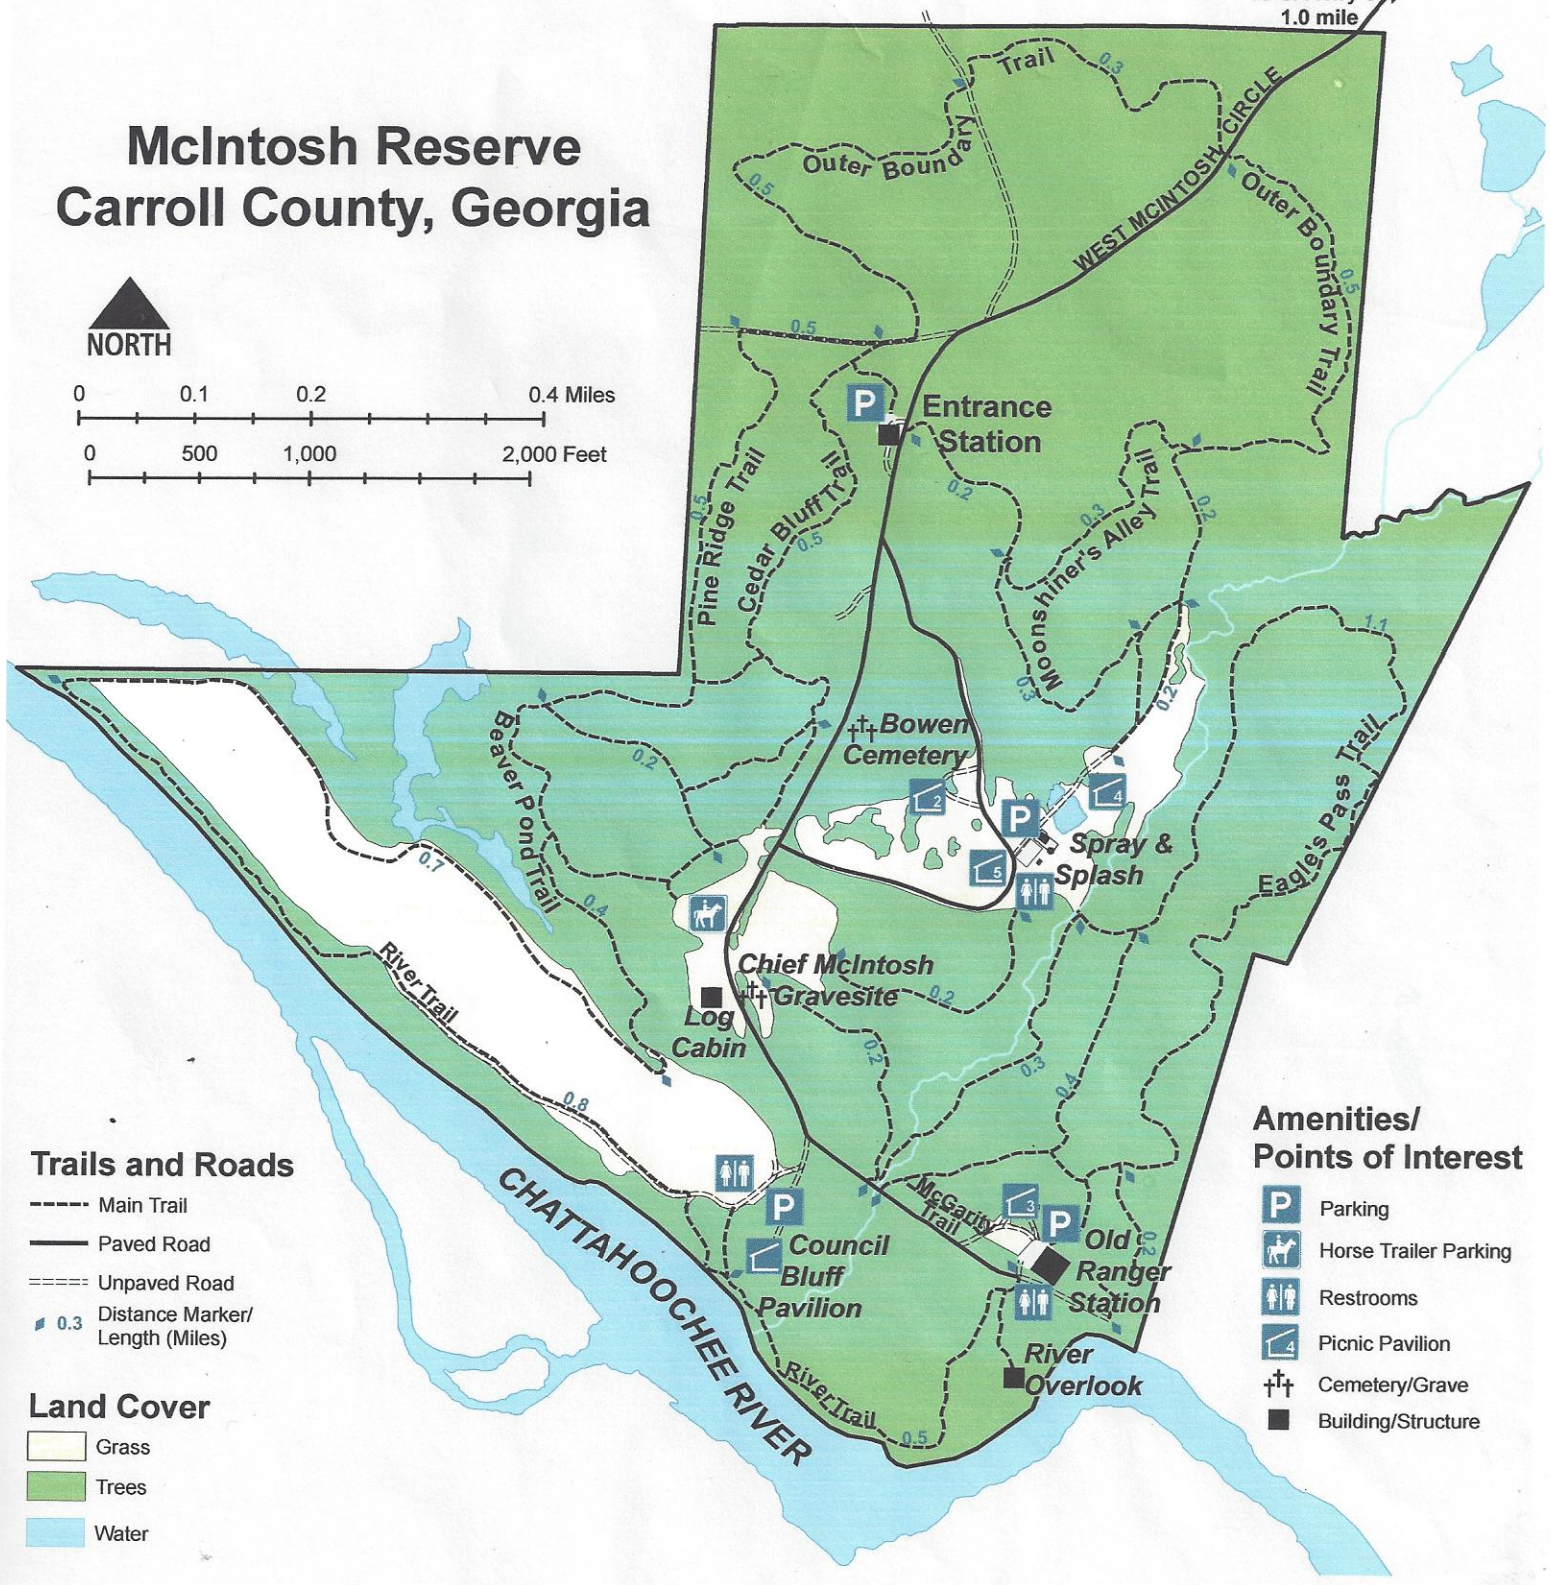

McIntosh Reserve Carroll County, Georgia

To GA Hwy 5
1.0 mile

Trails and Roads

- Main Trail
- Paved Road
- ==== Unpaved Road
- ▲ 0.3 Distance Marker/
Length (Miles)

Land Cover

- Grass
- Trees
- Water

Amenities/ Points of Interest

- P** Parking
- Horse Trailer Parking
- Restrooms
- Picnic Pavilion
- Cemetery/Grave
- Building/Structure