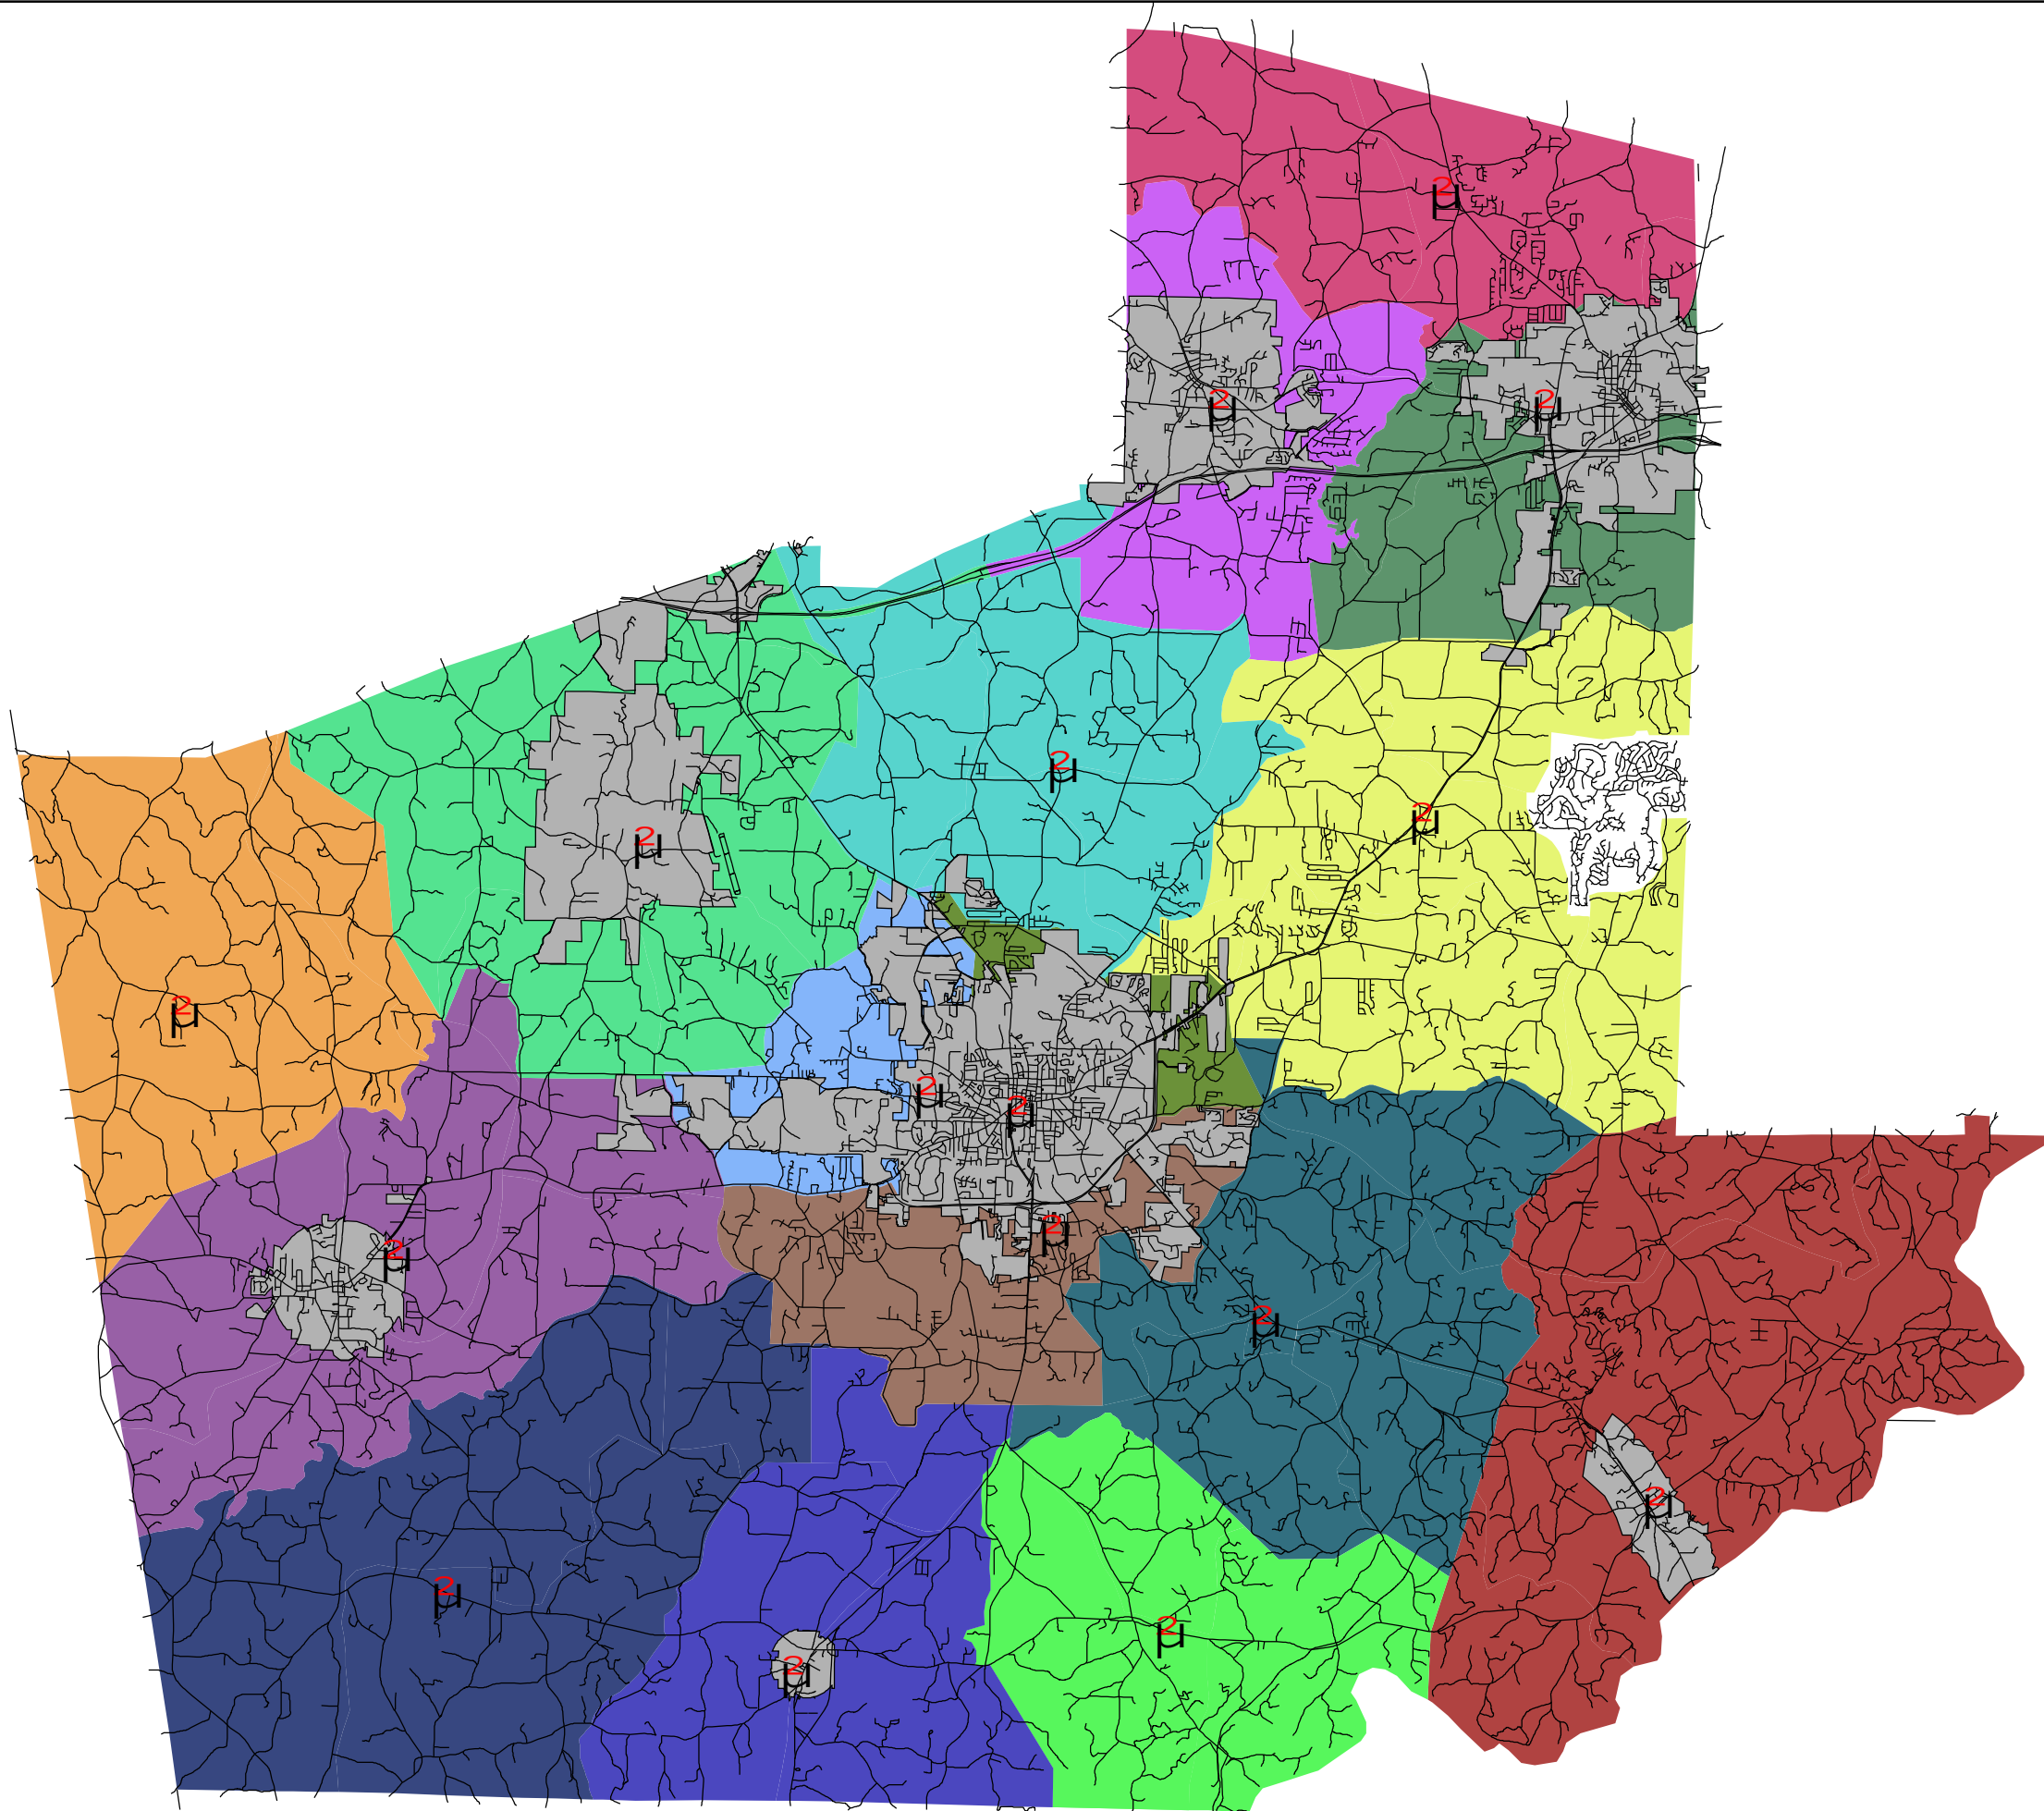

## Map 9: Fire Station Locations

# Map 9 Fire Station Locations Carroll County, Georgia

**Legend**

- Fire Stations
- Roads
- Incorporated Cities

**District**

- 1
- 12
- 14
- 15
- 16
- 2
- 21
- 22
- 23
- 3
- 4
- 5
- 6
- 7
- 8
- 9

Please use this map as a guide and not as definitive information. The areas depicted by this map are approximate and are provided for illustrative purposes only. While every effort has been made to ensure the accuracy, completeness, correctness, and timeliness of information presented within this map, the burden for determining appropriateness for use rests solely with the user. This map is provided "as is" with no warranties, express or implied.