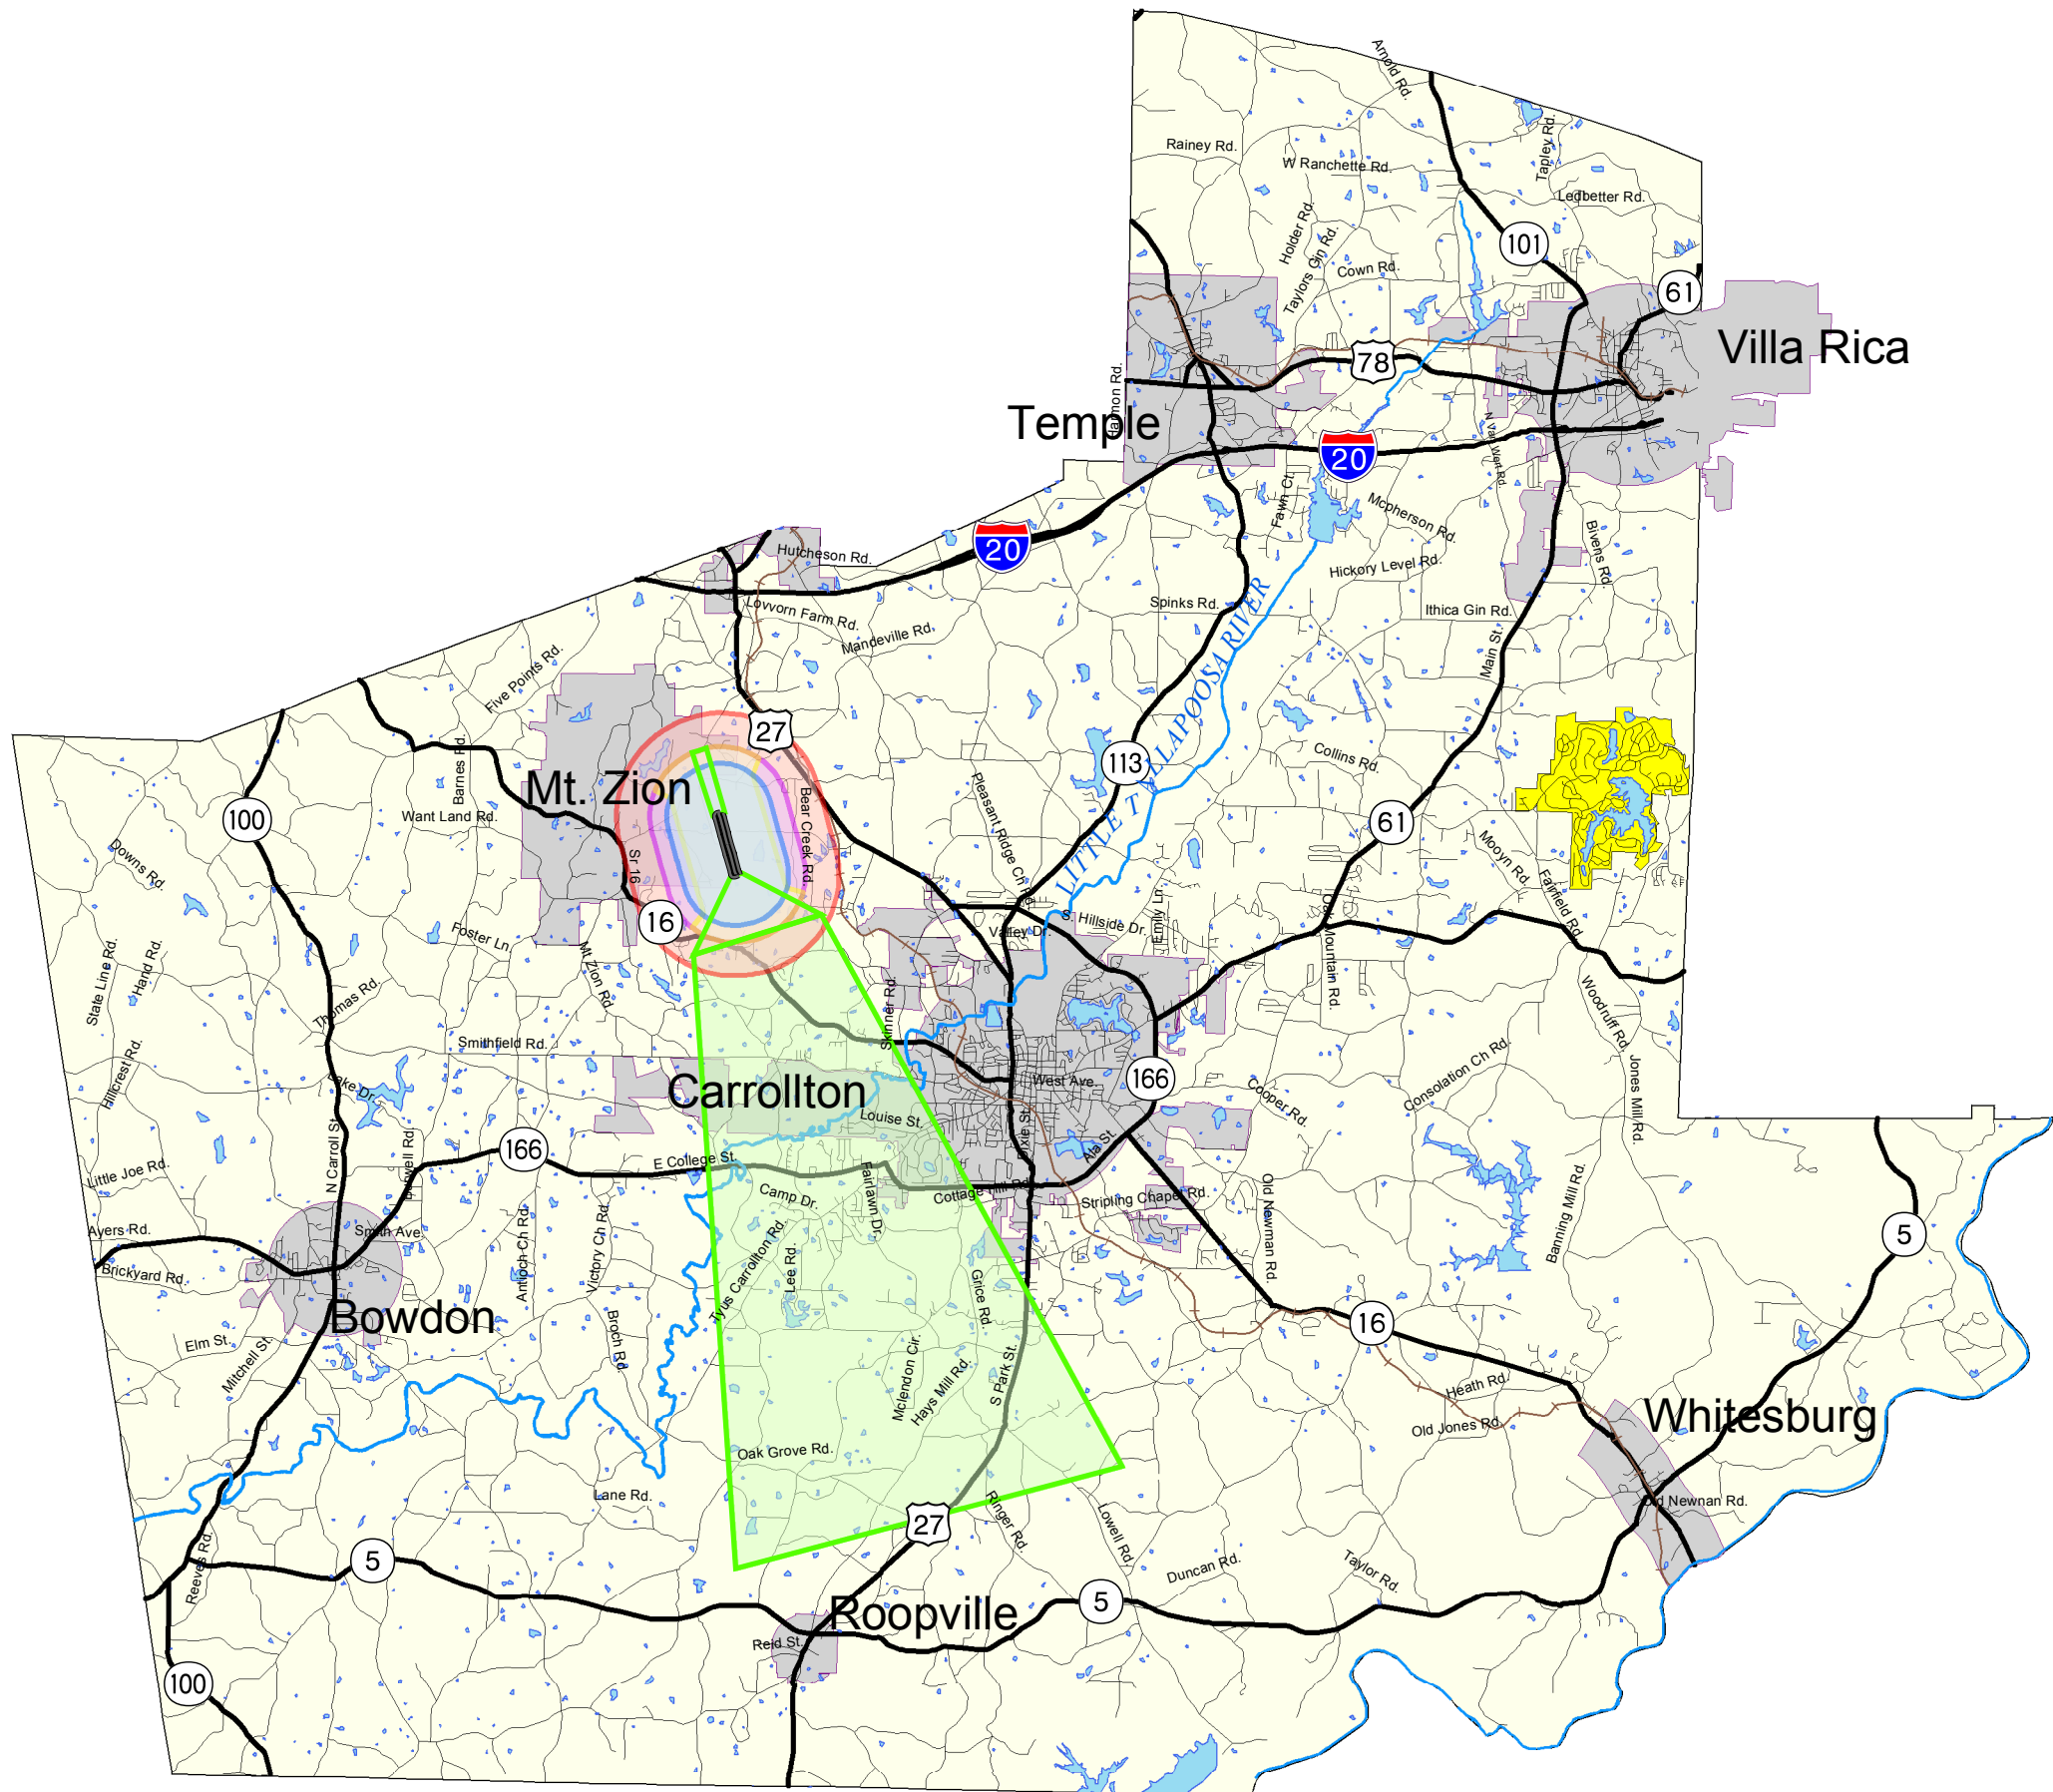

Map 16: Airport Protections Zones

Map 16 Airport Protection Zones Carroll County, Georgia

Legend

- Runway
- Airport
- Sideline Safety Zone
- Inner-Turning Zone
- Traffic Pattern Zone
- Outer Safety Zone
- Runway Protection Zone
- Lakes and Ponds
- Rivers
- Railways
- Incorporated
- Fairfield
- County

N

0 1 2 3 4 Miles

11/16/2004

PLANNING WORKS

Please use this map as a guide and not as definitive information. The areas depicted by this map are approximate and are provided for illustrative purposes only. While every effort has been made to ensure the accuracy, completeness, correctness, and timeliness of information presented within this map, the burden for determining appropriateness for use rests solely with the user. This map is provided "as is" with no warranties, express or implied.