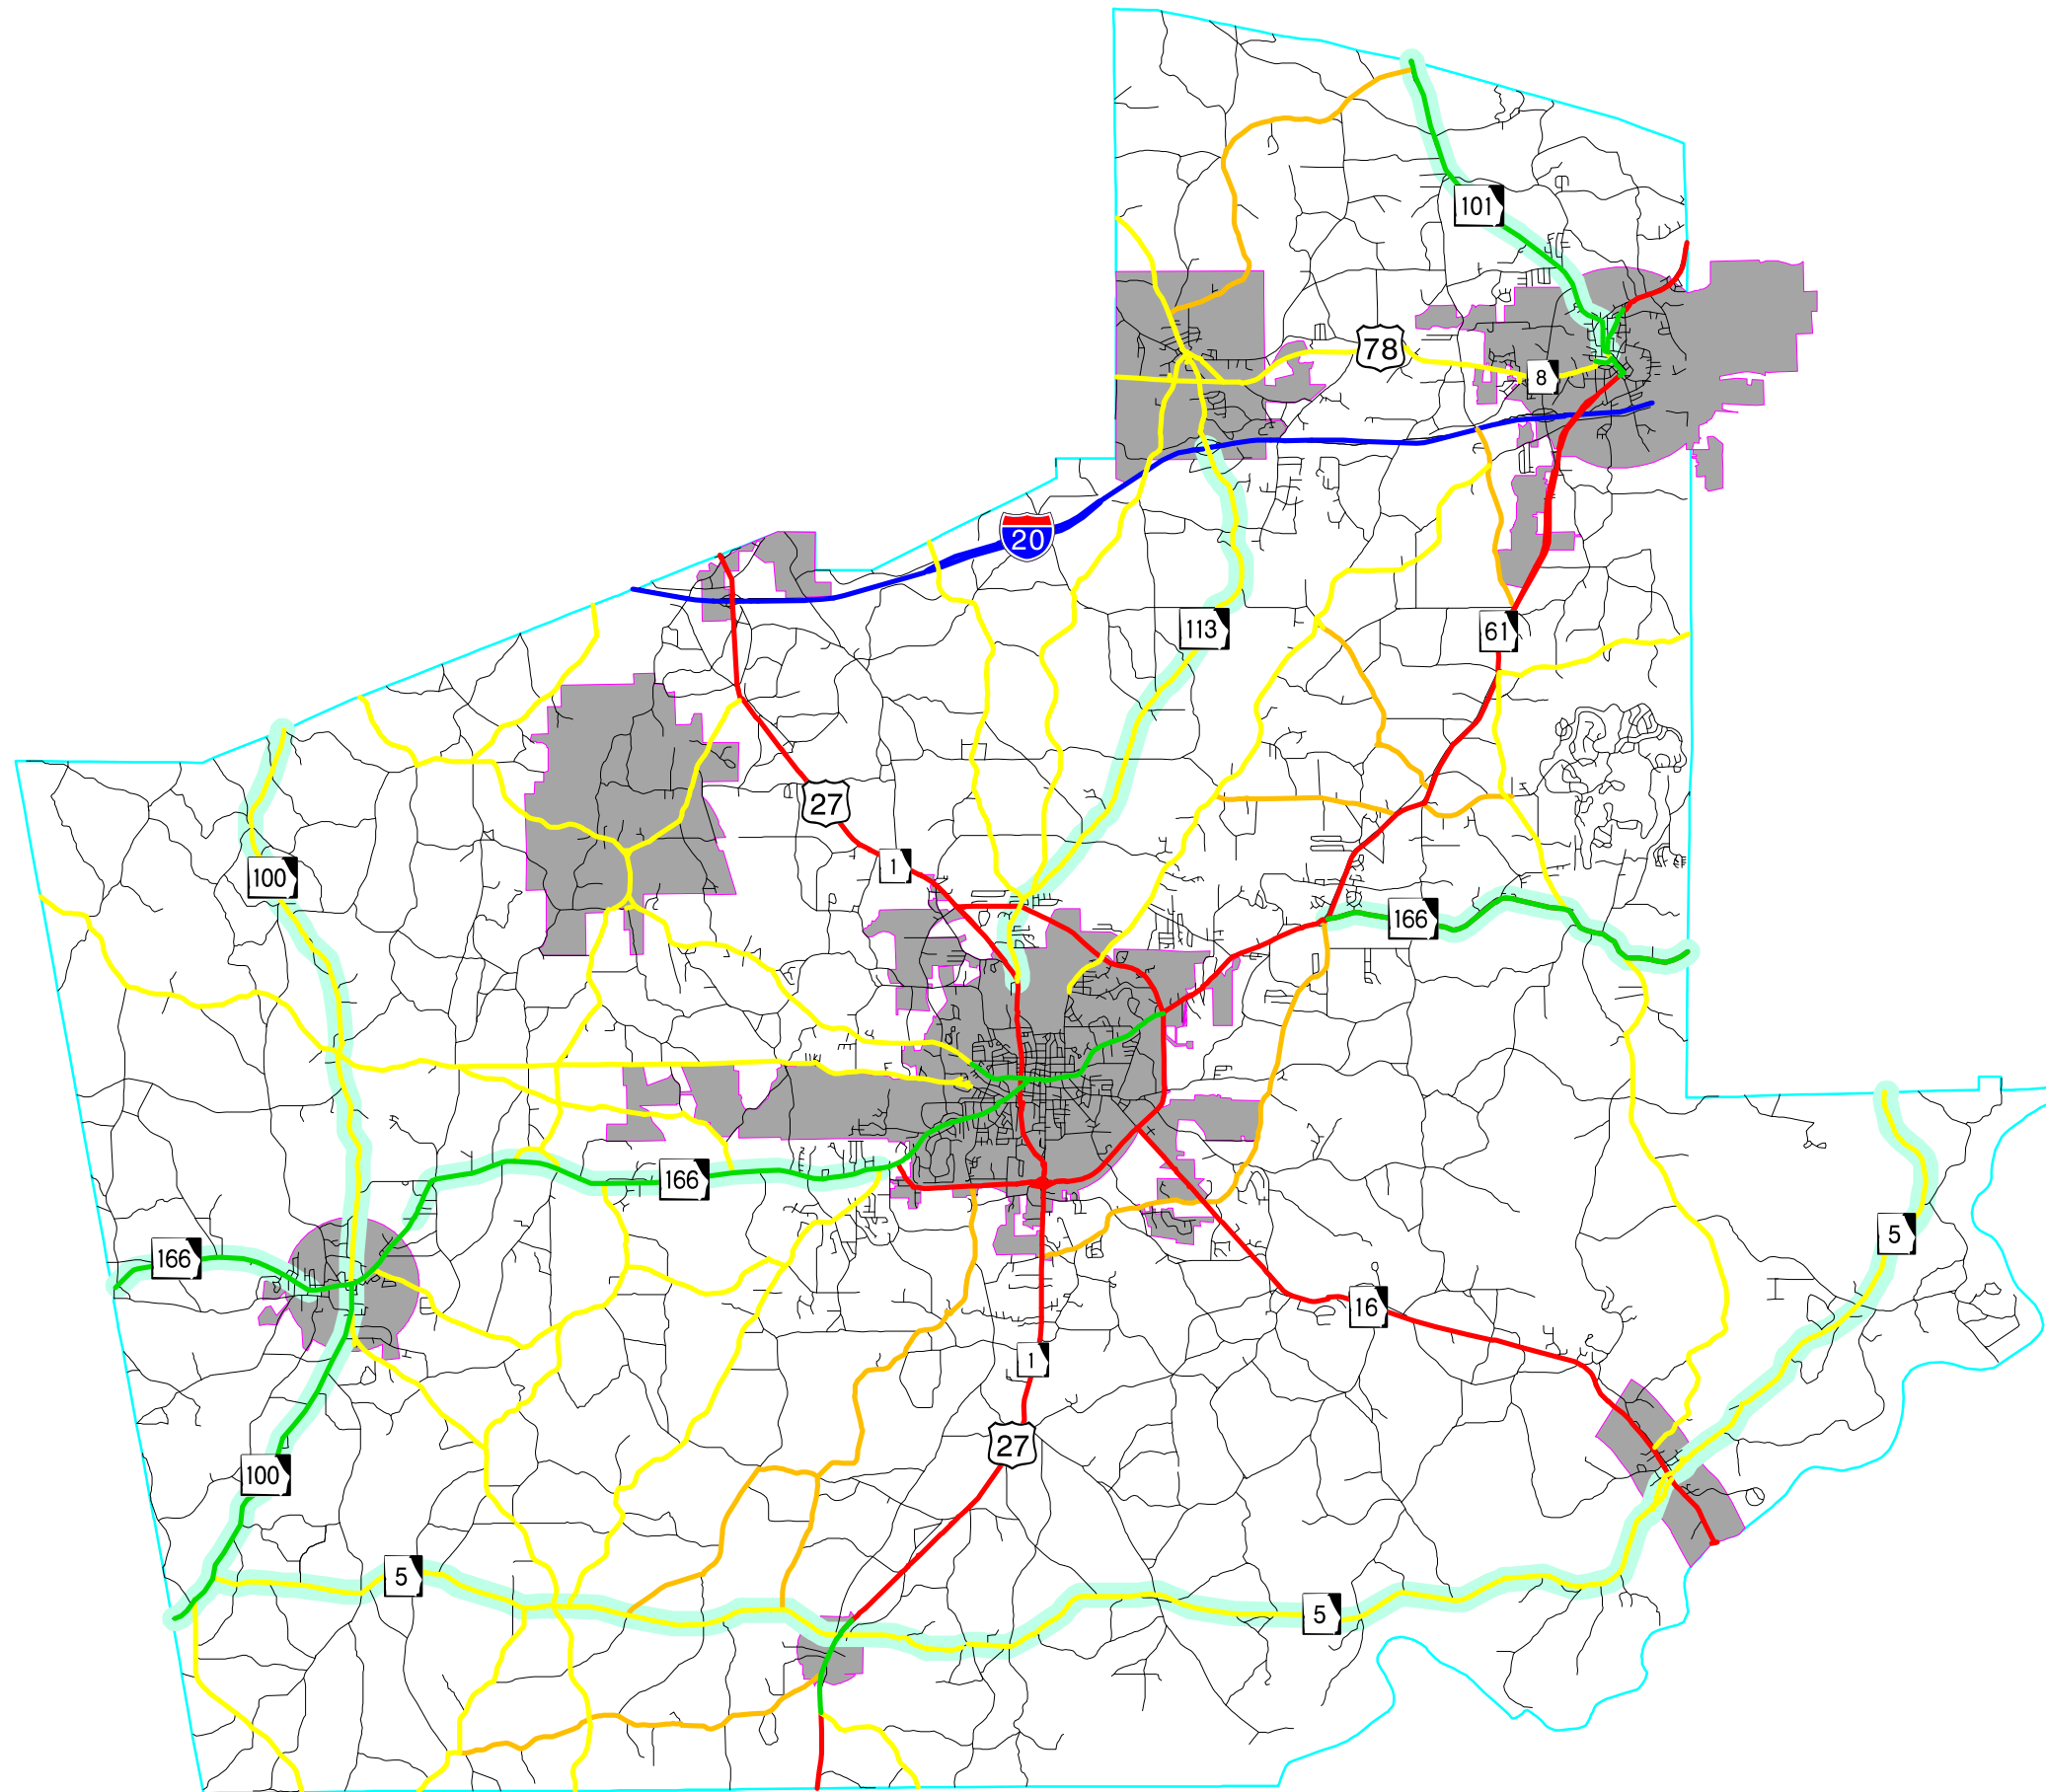

Map 11: Road Classifications

Map 11 Functional Road Classification Carroll County, Georgia

Legend

- Interstate Highway
- Major Arterials
- Minor Arterials
- Major Collectors
- Minor Collectors
- Roads
- Scenic Highways
- City Boundaries
- County

09/30/2004

PLANNING WORKS

Please use this map as a guide and not as definitive information. The areas depicted by this map are approximate and are provided for illustrative purposes only. While every effort has been made to ensure the accuracy, completeness, correctness, and timeliness of information presented within this map, the burden for determining appropriateness for use rests solely with the user. This map is provided "as is" with no warranties, express or implied.