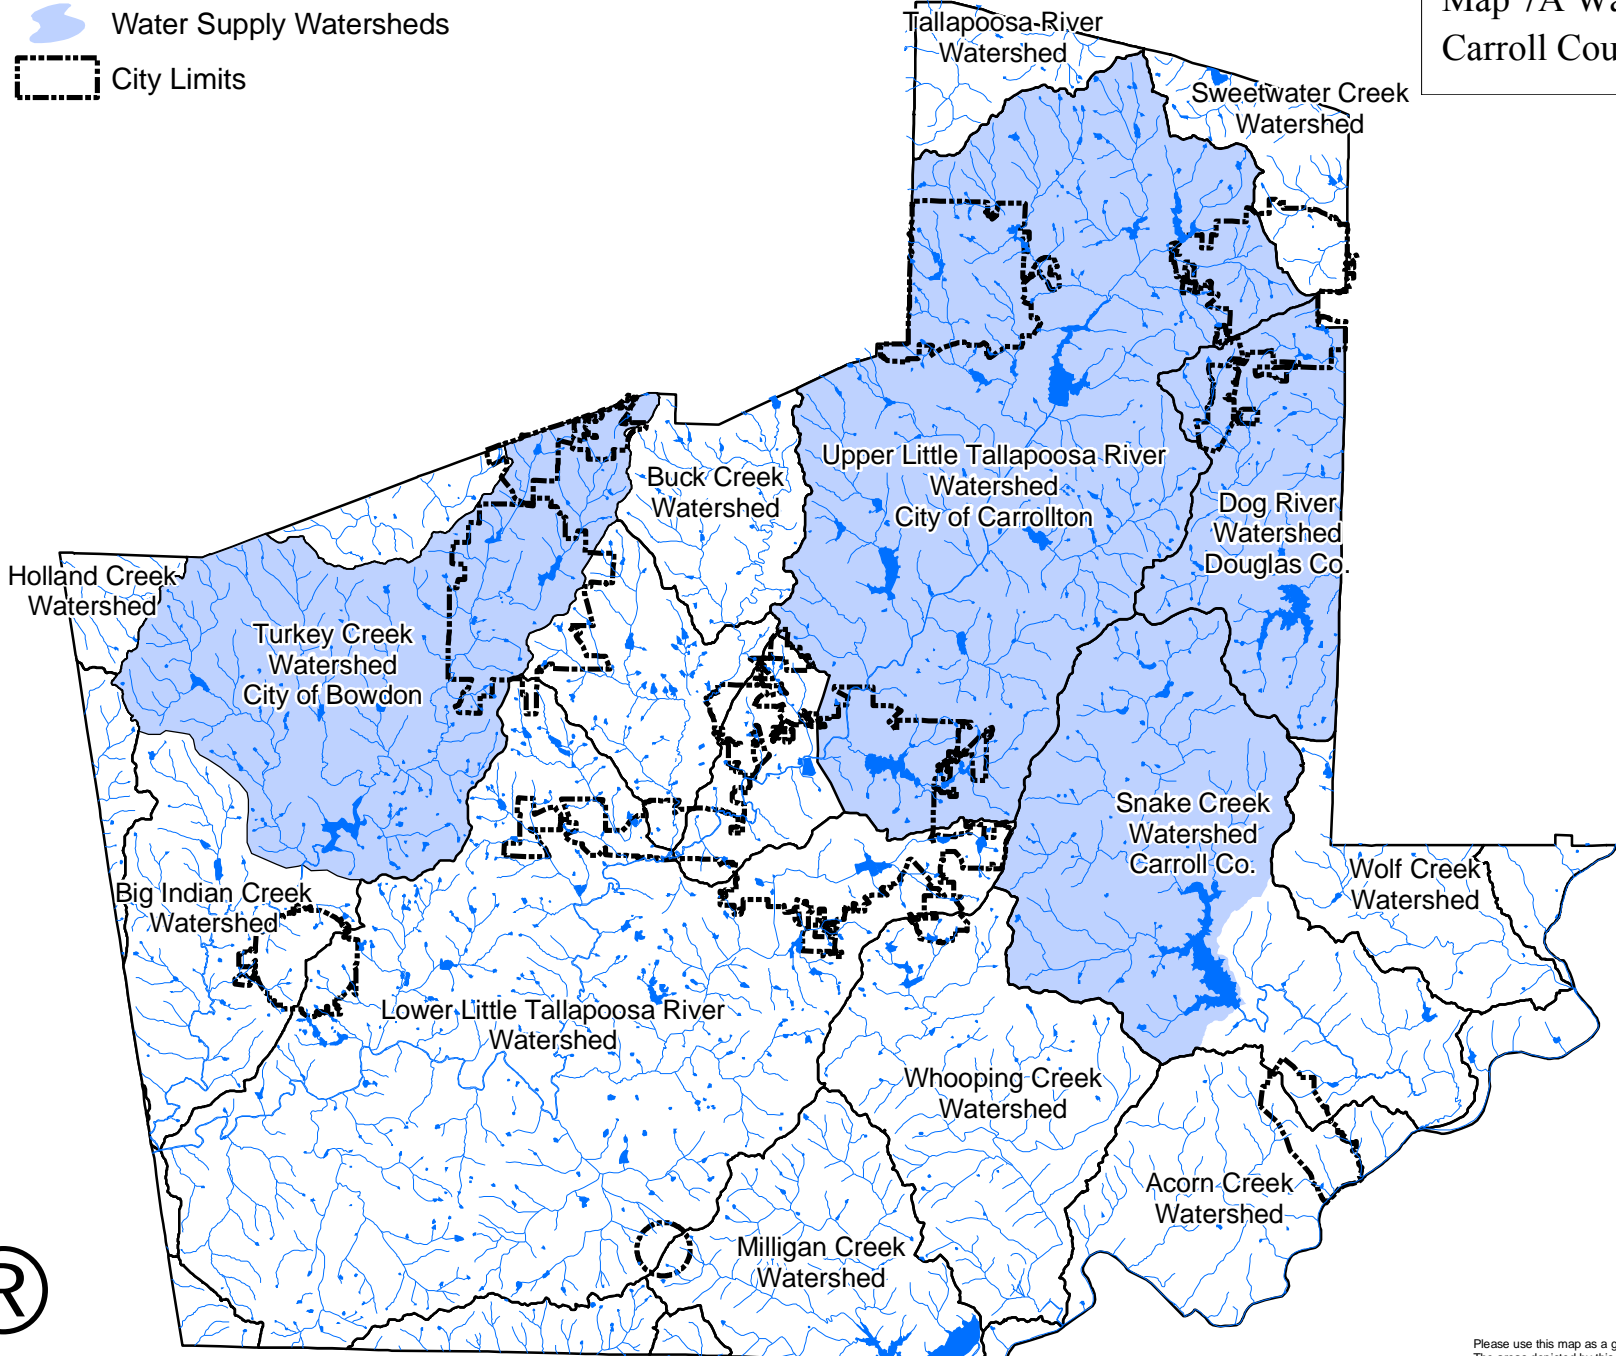

Carroll County Watersheds

Water Supply Watersheds

City Limits

Map 7A Watersheds ☐
Carroll County, Georgia

0 3 6 12 Miles
1 inch equals 4 miles